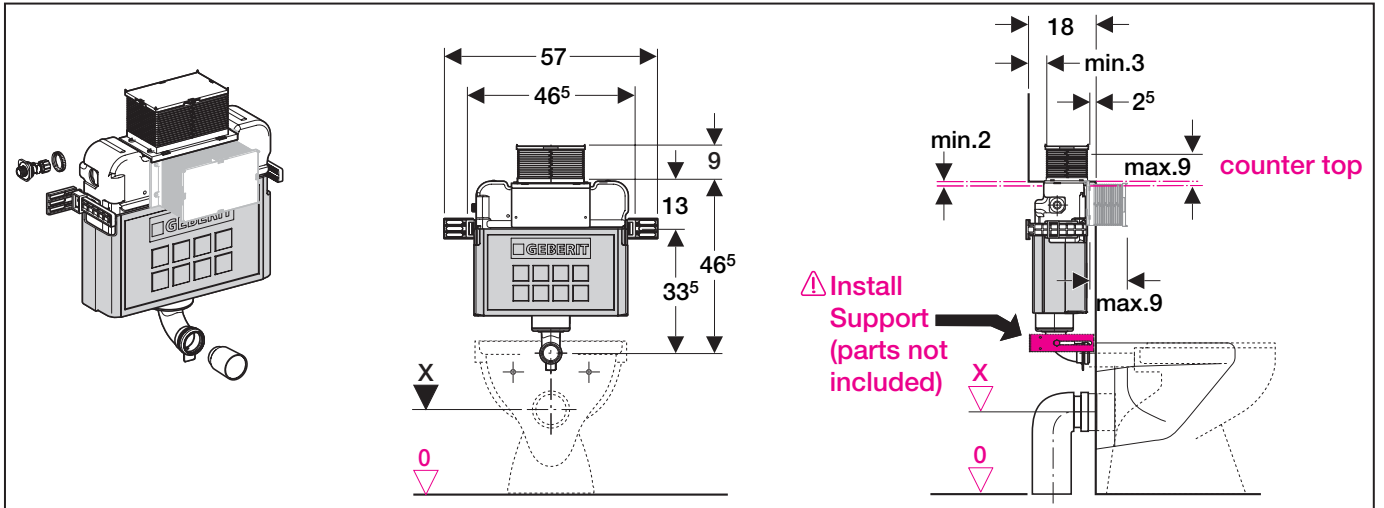

Geberit Installation

All measurements in cm (1 cm = 10 mm)

0 = FFL = Finished floor level

D9441-003&BDC © 03-2006

964.834.00.0 (01)

GEBERIT

Geberit Installation