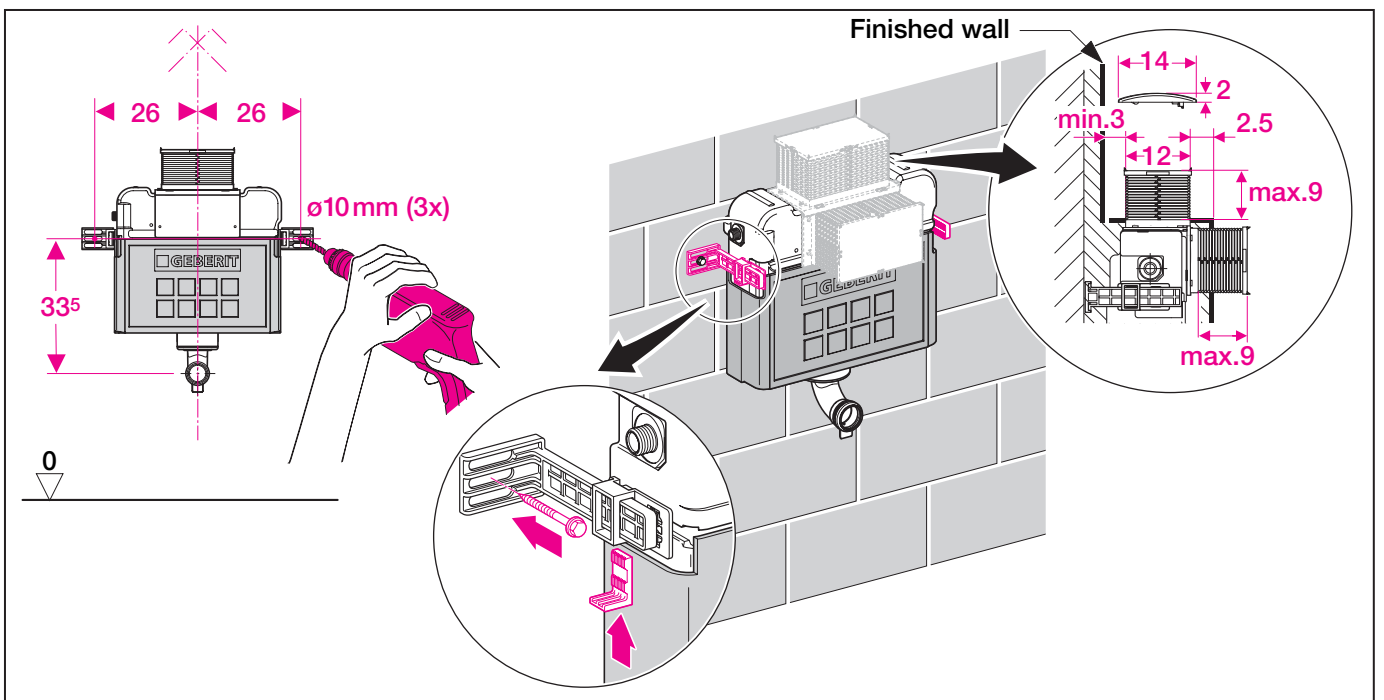

Geberit Installation

All measurements in cm (1 cm = 10 mm)

0 = FFL = Finished floor level

D9441-003&BDC © 03-2006

964.834.00.0 (01)

GEBERIT

Geberit Installation