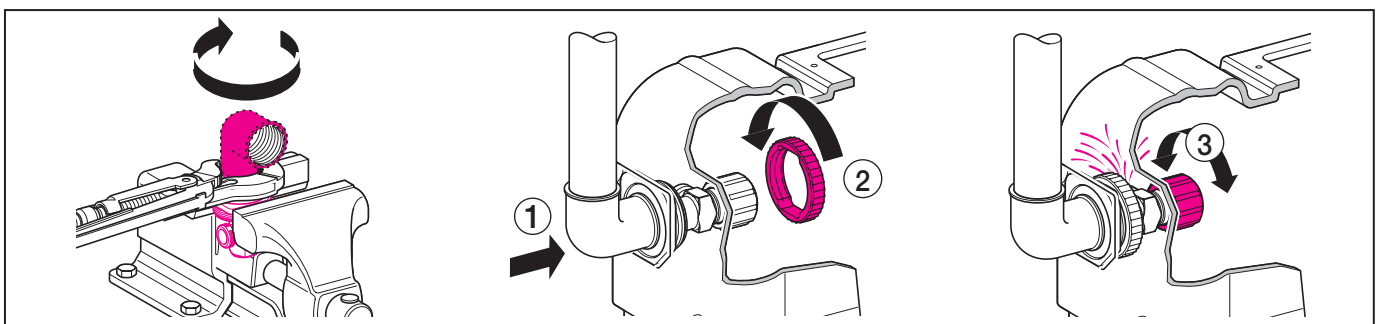

Geberit Installation

All measurements in cm (1 cm = 10 mm)

0 = FFL = Finished floor level

D9441-003&BDC © 03-2006

964.834.00.0 (01)

GEBERIT

Geberit Installation