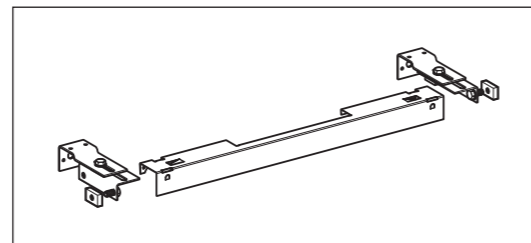

Duofix preWall set for UP182

Application Purpose

- For fastening Duofix WC element with UP182 to a solid or drywall construction

Ordering Information

111.813.00.1 Duofix wall fastening set + crossbar for UP182