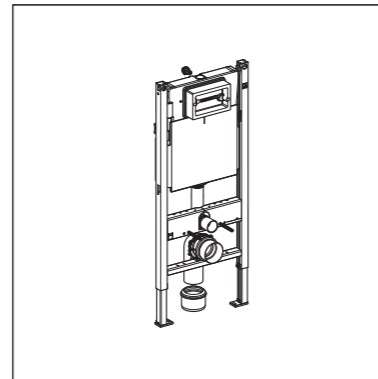

The new Delta Line

The actuator plates of the new Delta Line convince through stylish design variants and a wide selection of differing versions.

The range of new Delta actuator plates was developed especially for use in modern bathroom worlds. The smaller dimensions of the plates are fully in line with the latest trends and enable them to fit seamlessly into harmonious bathroom designs.

Design

The Delta actuator plates are available in both, the flush-stop as well as the dual flush version – each in three attractive colours. The design selection now includes not only round, but also square buttons to fit into various bathroom environments.

Extension of existing range

The new line is distinguished not only by modern design but also represents an extension of the existing range in the accustomed high quality. The Delta range thus creates added value for the user compared with previous models.

Duofix Elements

New cisterns have also been developed to match the Delta Line; these are adapted to the smaller dimensions of the actuator plates. The service openings are designed such that easy access for maintenance is ensured at all times.

Duofix element with UP182, front actuation