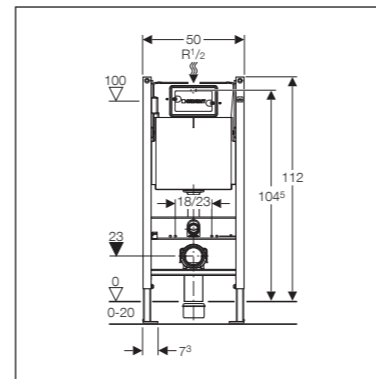

The new Delta Line

The actuator plates of the new Delta Line convince through stylish design variants and a wide selection of differing versions.

The range of new Delta actuator plates was developed especially for use in modern bathroom worlds. The smaller dimensions of the plates are fully in line with the latest trends and enable them to fit seamlessly into harmonious bathroom designs.

Design

The Delta actuator plates are available in both, the flush-stop as well as the dual flush version – each in three attractive colours. The design selection now includes not only round, but also square buttons to fit into various bathroom environments.

Extension of existing range

The new line is distinguished not only by modern design but also represents an extension of the existing range in the accustomed high quality. The Delta range thus creates added value for the user compared with previous models.

Duofix Elements

New cisterns have also been developed to match the Delta Line; these are adapted to the smaller dimensions of the actuator plates. The service openings are designed such that easy access for maintenance is ensured at all times.

Duofix element with UP182, front actuation