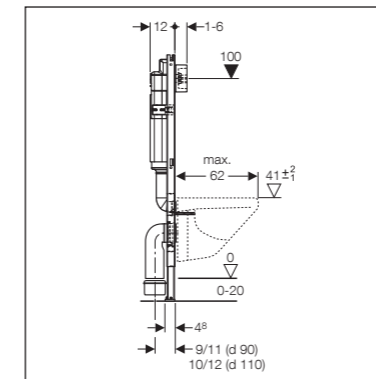

#### Characteristics

- Installation depth 12 cm
- Self-supporting
- Galvanized leg supports, adjustable from 0–20 cm, with detent mark
- Powder-coated, colour Geberit blue
- Dual-flush with Delta50 or Delta21 actuator plate
- Flush-stop or single flush with Delta40 or Delta11
- Concealed cistern fully insulated against condensation
- Immediate post flush possible with factory setting
- Holes dia. 9 mm for fastening in wood frame construction
- Foot plate plastic, depth suitable for mounting in UW50 profiles
- Adjustable flushing volume
- Water supply connection at centre back or at the top